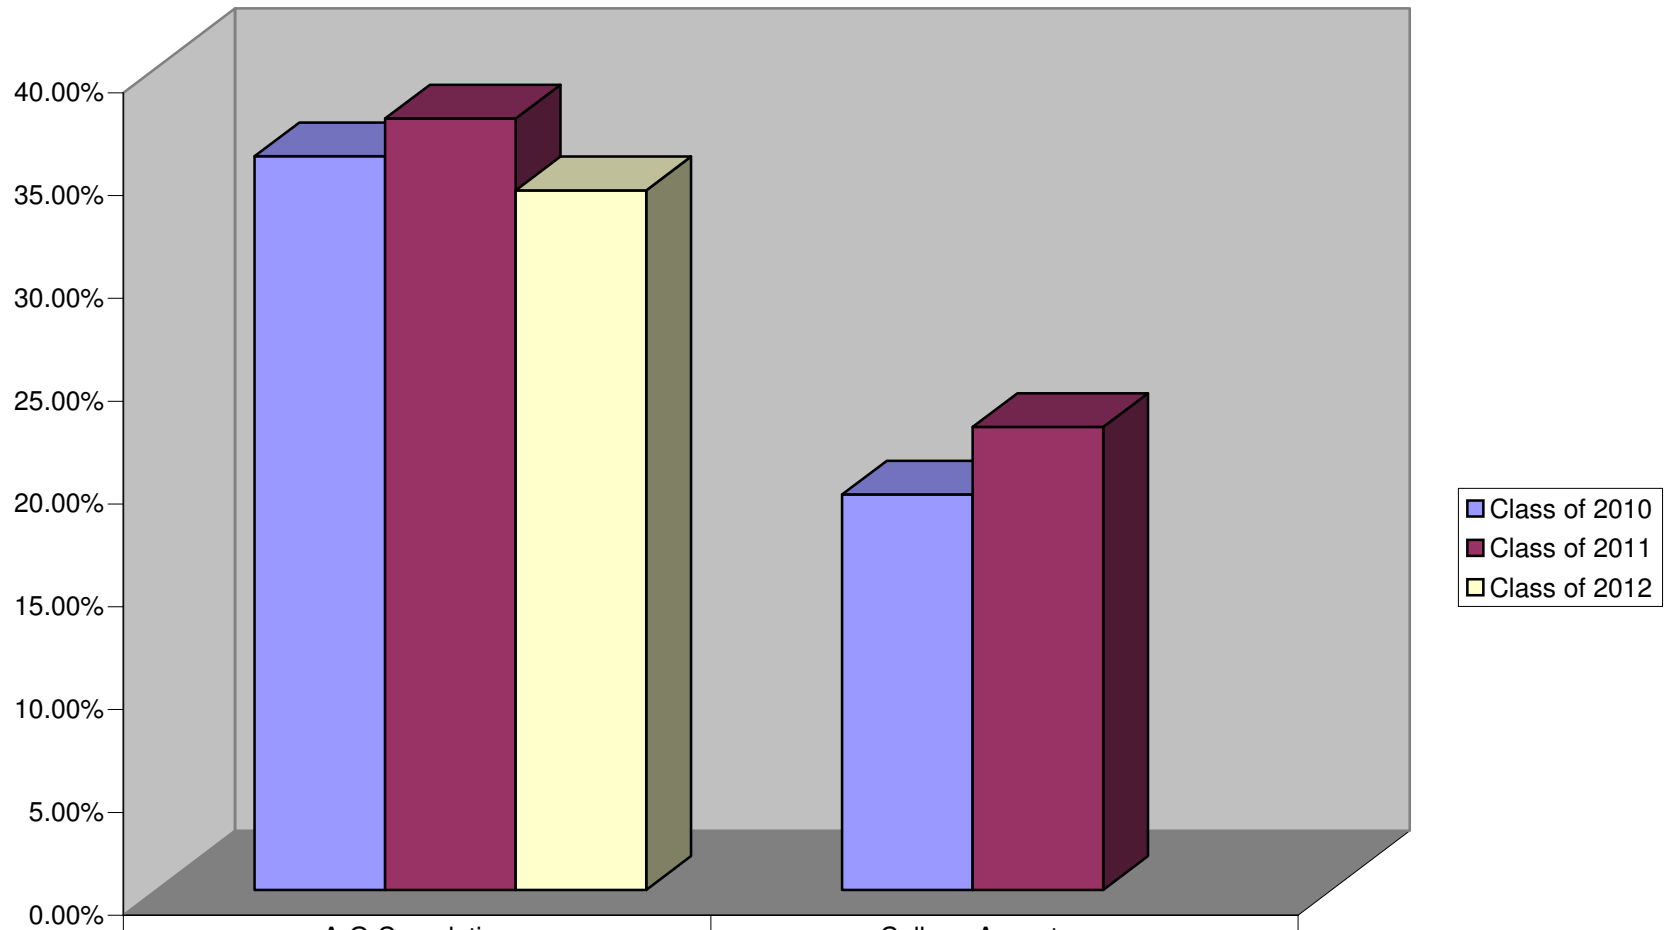

A-G Completion & College Acceptances

	A-G Completion	College Acceptances
Class of 2010	35.68%	19.23%
Class of 2011	37.52%	22.51%
Class of 2012	34.02%	