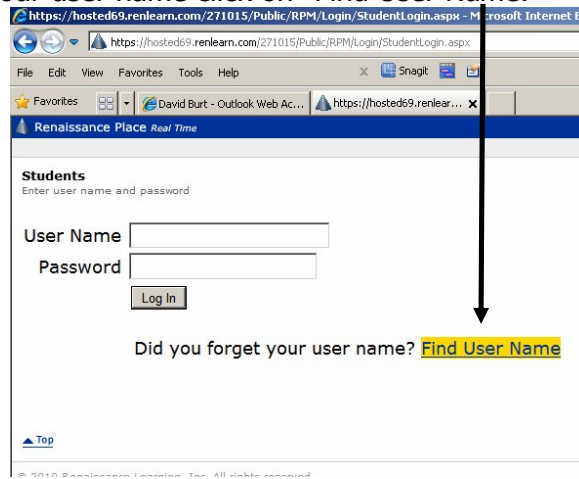

Finding Your User Name and Password on Accelerated Reader

1. Go to the log-in screen for students.
2. If you don't know your user name click on "Find User Name."

3. Type in your first name and last name and press search

4. Click on your name

5. Type in your Student I.D. number as your password and press Log In.

https://hosted69.renlearn.com/271015/Public/RPM/Login/StudentLogin.as

File Edit View Favorites Tools Help

Renaisance Place *Real Time*