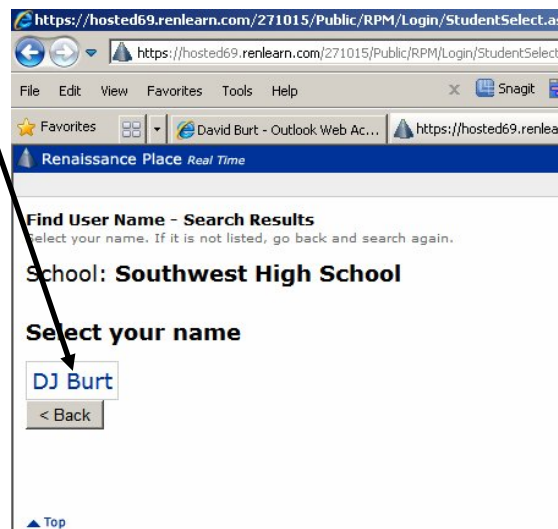

4. Click on your name