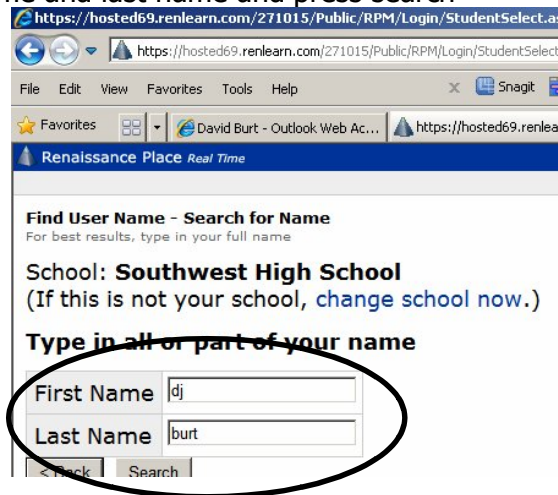

Finding Your User Name and Password on Accelerated Reader

1. Go to the log-in screen for students.
2. If you don't know your user name click on "Find User Name."

3. Type in your first name and last name and press search